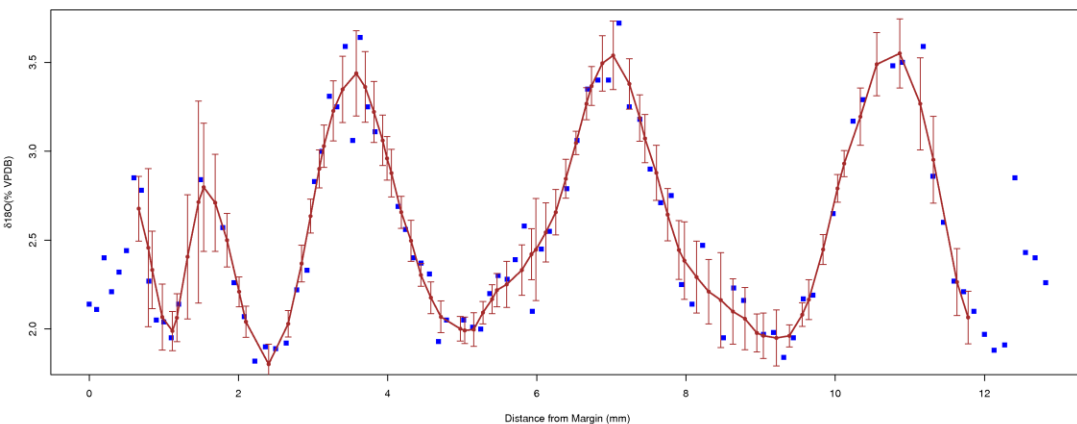

# ClamR

- Analysis of Climate Proxy Data
- Sinusoidal Smoothing
- JackKnife Error Estimation

[Download from CRAN Website](#)