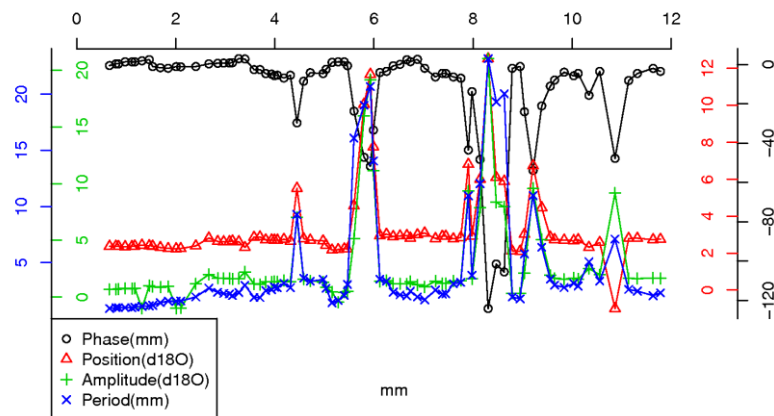

# ClamR

- Analysis of Climate Proxy Data
- Sinusoidal Smoothing
- JackKnife Error Estimation

[Download from CRAN Website](#)