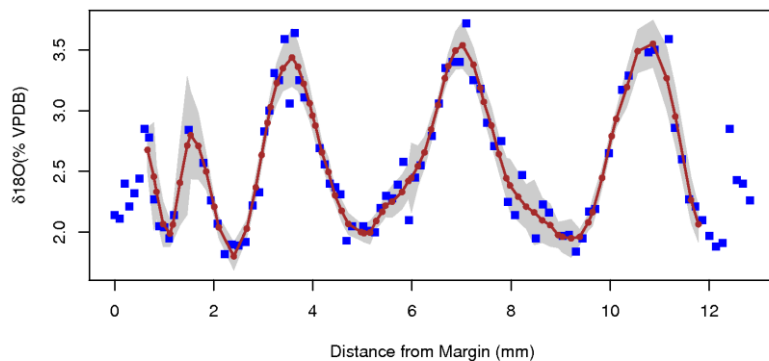

# ClamR

- Analysis of Climate Proxy Data
- Sinusoidal Smoothing
- JackKnife Error Estimation

[Download from CRAN Website](#)